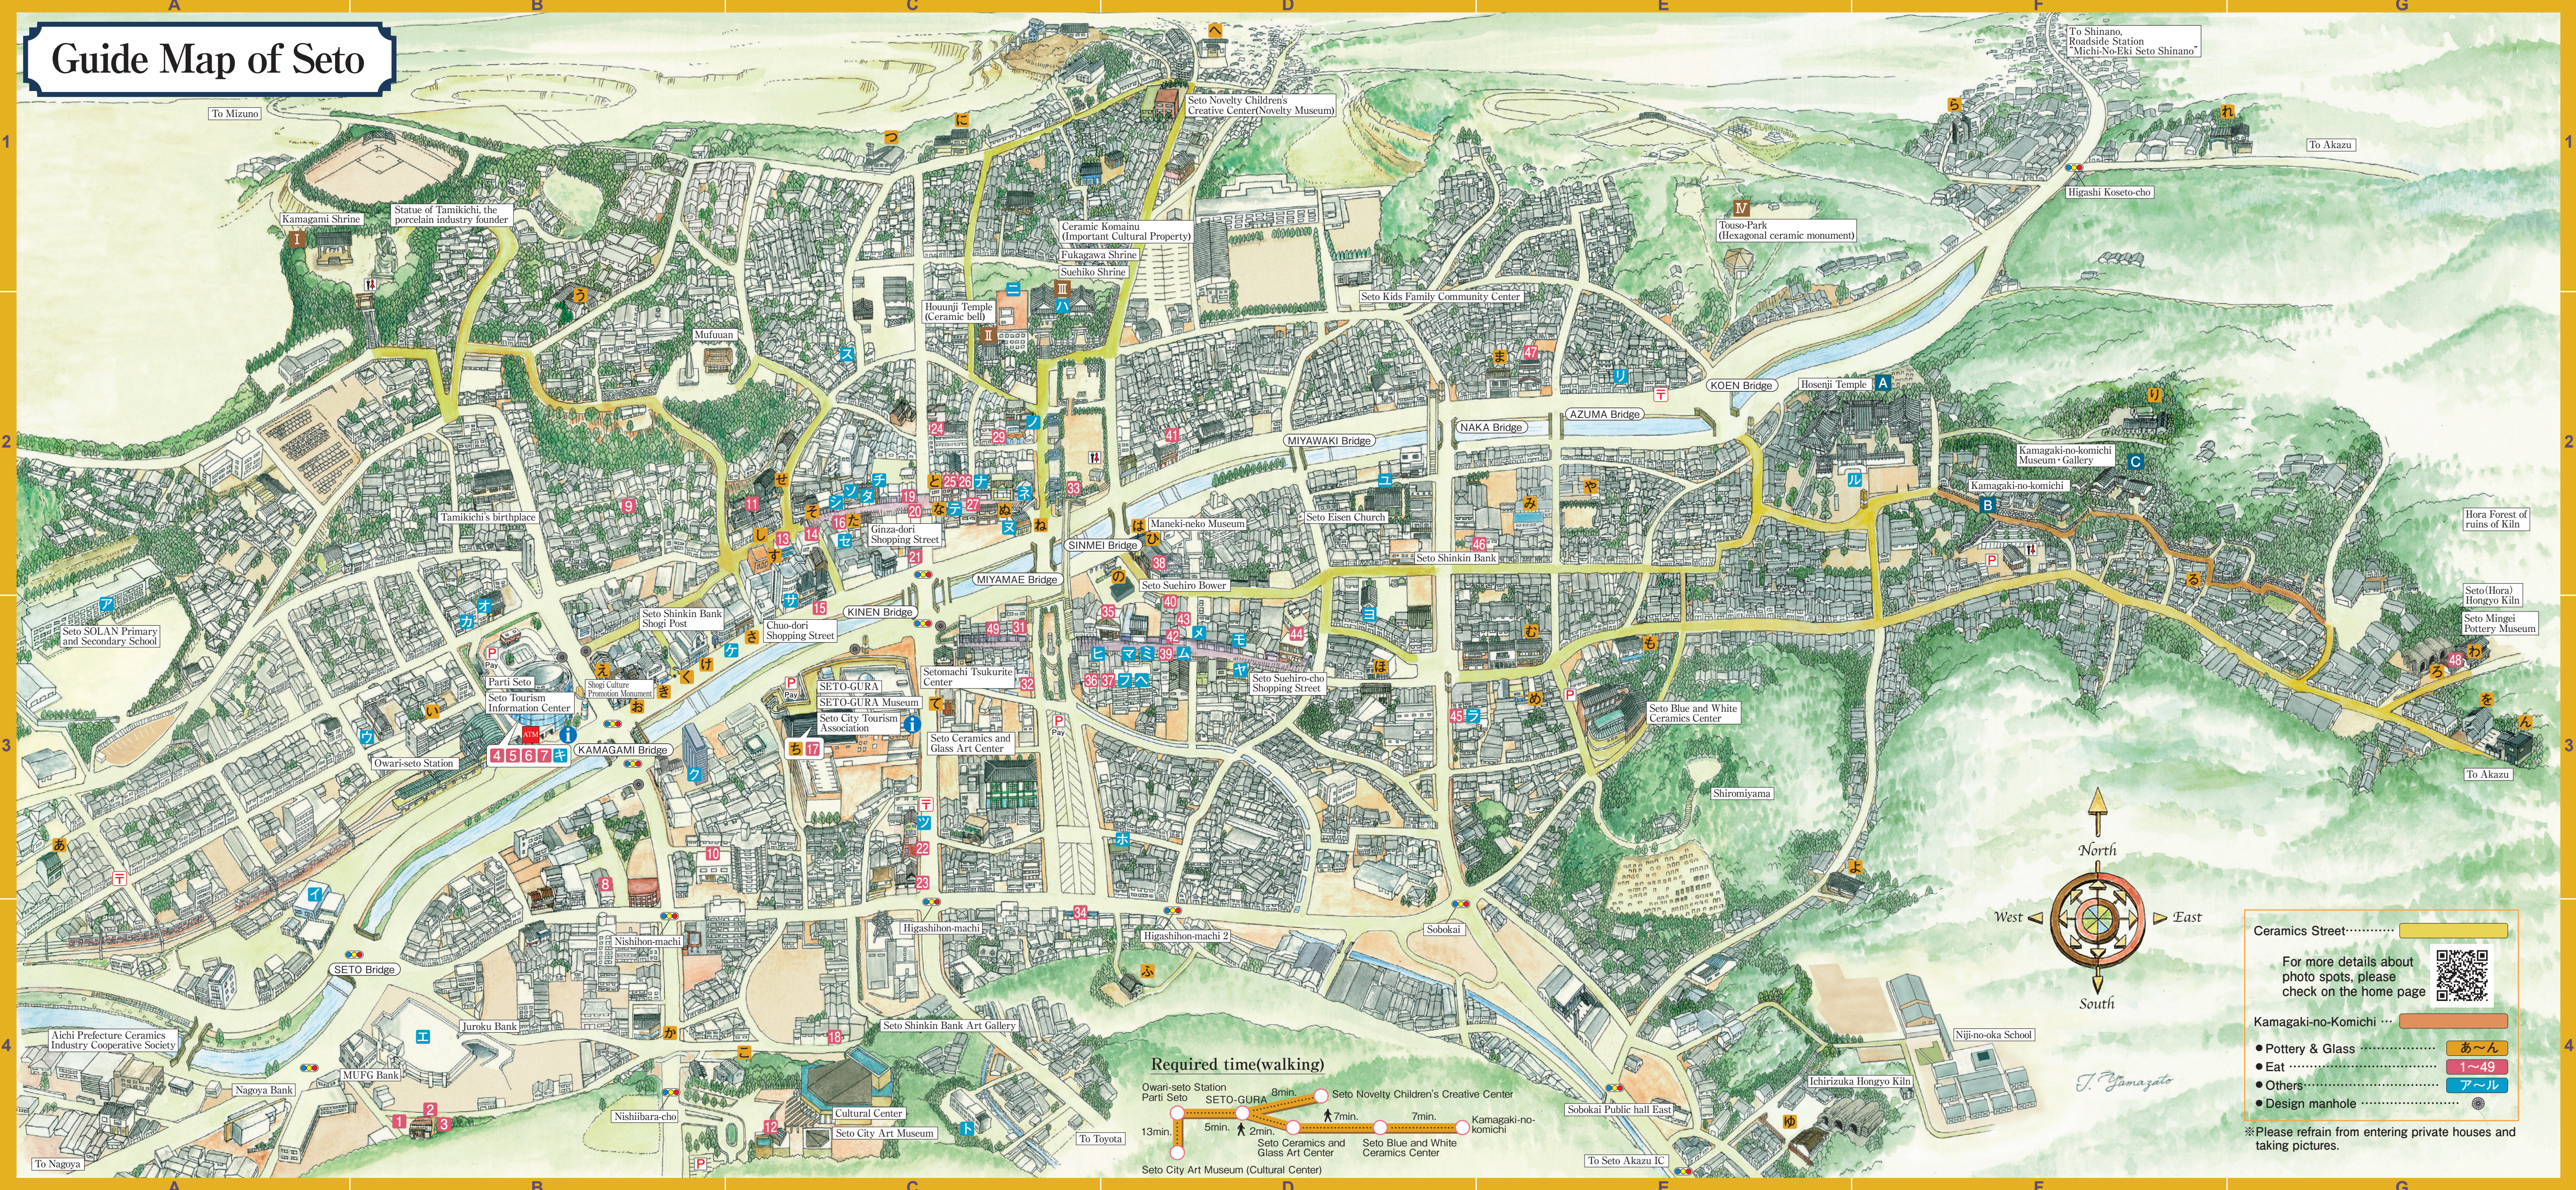

Guide Map of Seto

Ceramics Street.....

For more details about photo spots, please check on the home page

Kamagaki-no-Komichi ...

- Pottery & Glass あ〜ん
- Eat 1〜49
- Others ア〜ル
- Design manhole

※Please refrain from entering private houses and taking pictures.

Required time(walking)

J. Yamazato